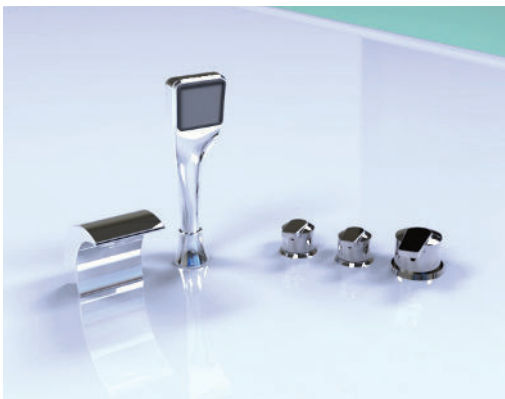

High Flow Tap / 2" Quick Drain

Our high flow tap is designed to produce a flow rate of 18gpm. This allows your walk-in-tub to fill in under 4 minutes. The 2" Quick Drain allows the tub to drain in 90 seconds or less.