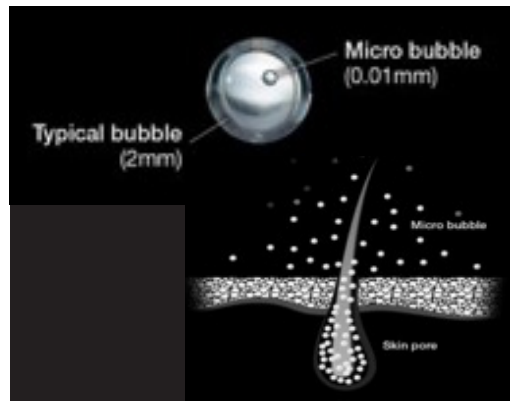

Pure Bubbles System

* If Available

A combination of water pressurized with ambient air. A pressure pump propels the mixture of air and water into a special patented fitting that breaks down the air bubble into Micro Bubbles creating a dense white cloud within the bath water. They will exfoliate and clean all skin pore impurities while removing the fatty acid and bacteria that cause body odor.